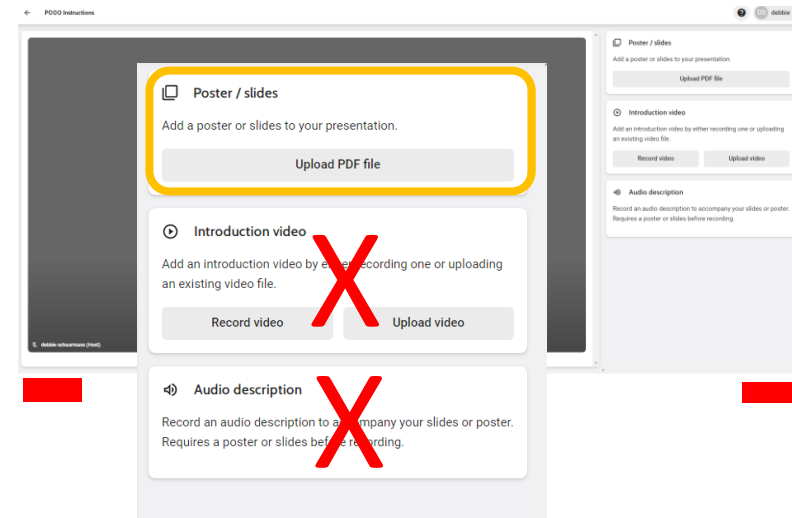

By signing in, you agree to the Terms of Use and Privacy Policy and you accept the Cookie Policy.

3. Fill out a password of your own choice

4. Click on the ISFTD 2024 event

5. Your poster(s) are displayed under sessions
6. Click on the poster you want to upload